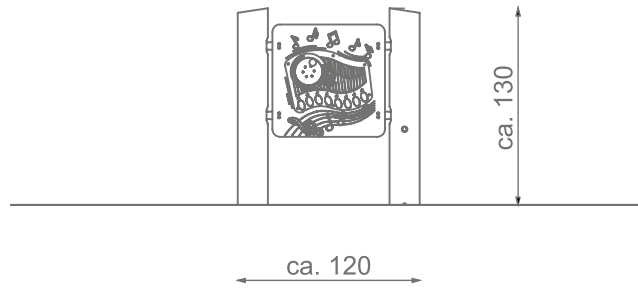

Information about the product

Dimensions	ca. 120 x 25 cm
Safety zone	ca. 420 x 325 cm
Safety zone area	ca. 11,5 m ²
Overall height	ca. 130 cm
Free fall height	-
Amount of users	1
Product complies with EN 1176-1:2017-12	Tak
Availability of spare parts	Tak
Age range	1-12

Functions

Socializing

Sensory
Integration

Education panel

SCALE 1:50

Materials

Natural robinia wood

Elements:
HDPE 15 mm