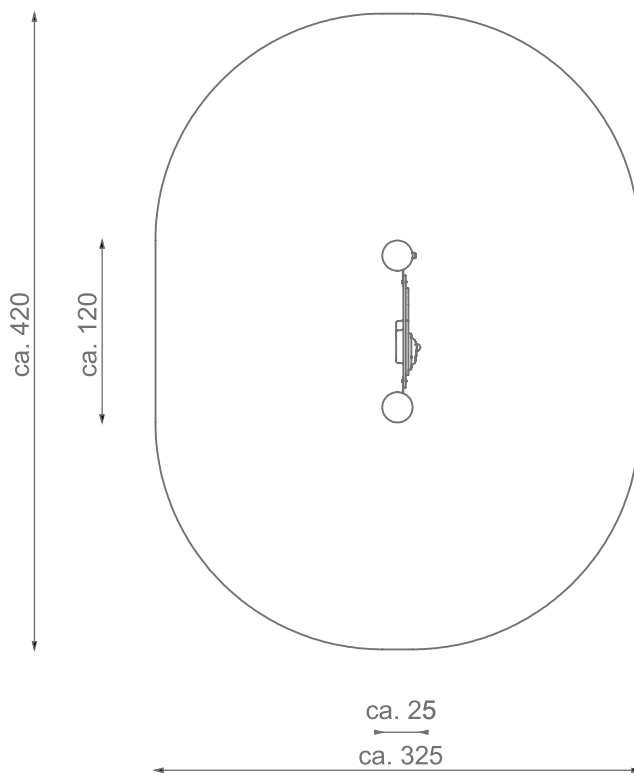

Information about the product

Dimensions	ca. 120 x 25 cm
Safety zone	ca. 420 x 325 cm
Safety zone area	ca. 11,5 m ²
Overall height	ca. 130 cm
Free fall height	-
Amount of users	1
Product complies with EN 1176-1:2017-12	Tak
Availability of spare parts	Tak
Age range	1-12

Functions

Socializing

Sensory
Integration

Education panel

SCALE 1:50

Materials

Natural robinia wood

Elements:
HDPE 15 mm